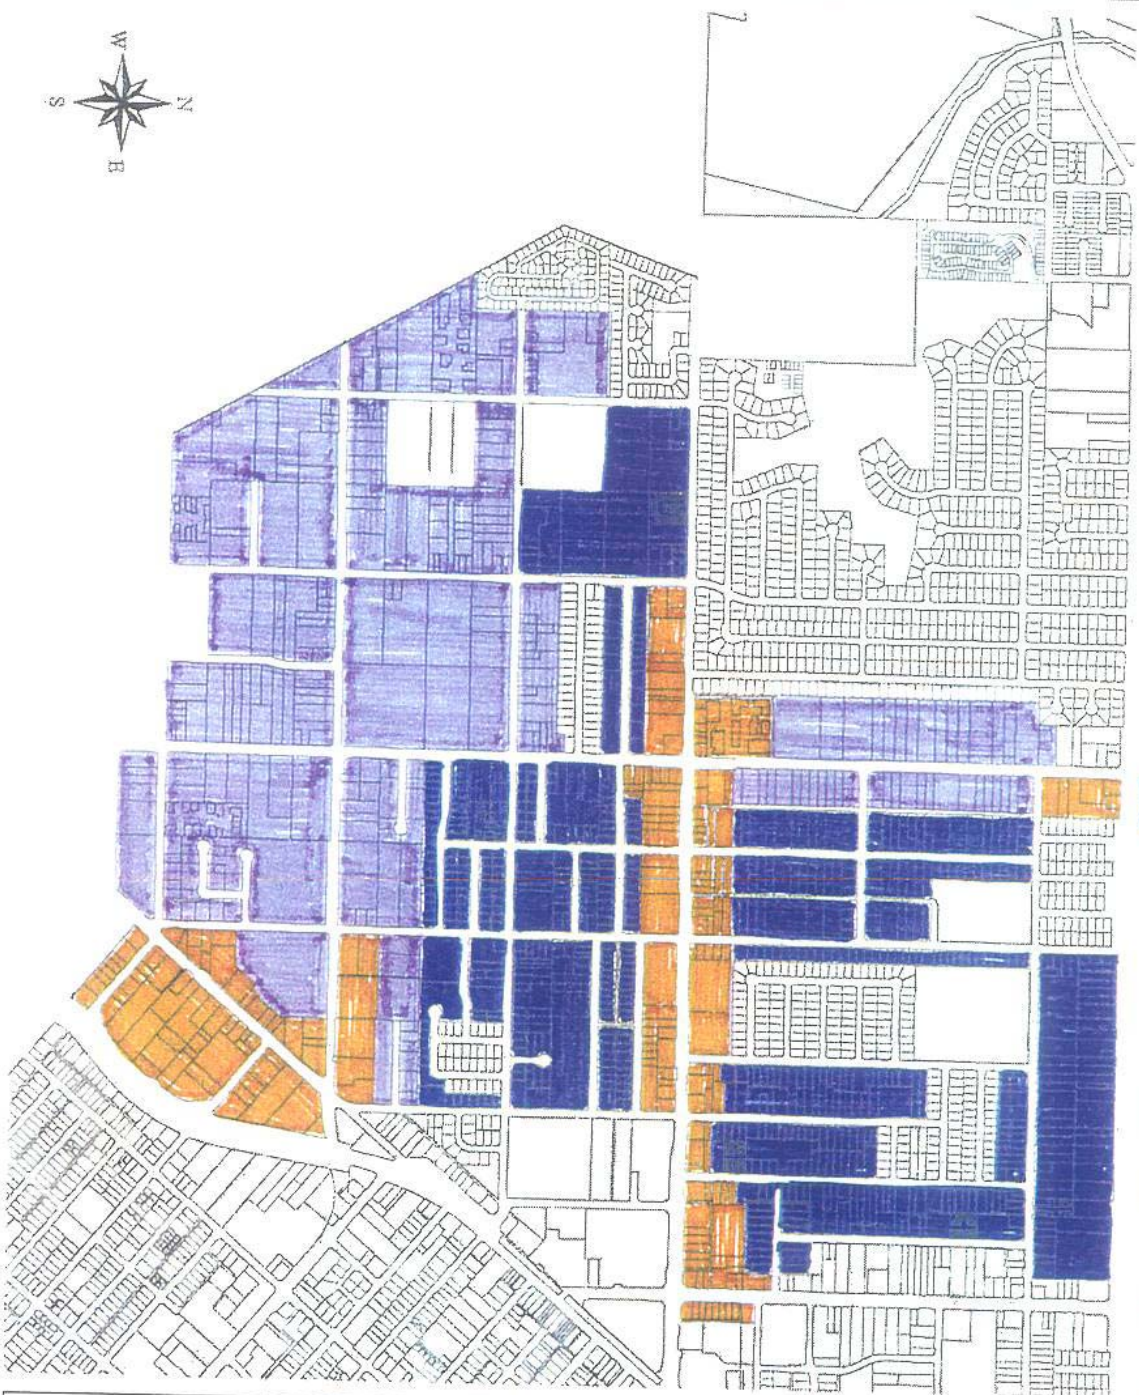

# WROC IMPLEMENTATION PLAN AREA MAP

## LEGEND

-  B-1  
Live Work or Residential  
Overlay zone
-  A-2  
Mixed Use, Commercial-  
Residential hybrid  
Overlay zone
-  D-1  
Residential Ownership  
Incentives Overlay